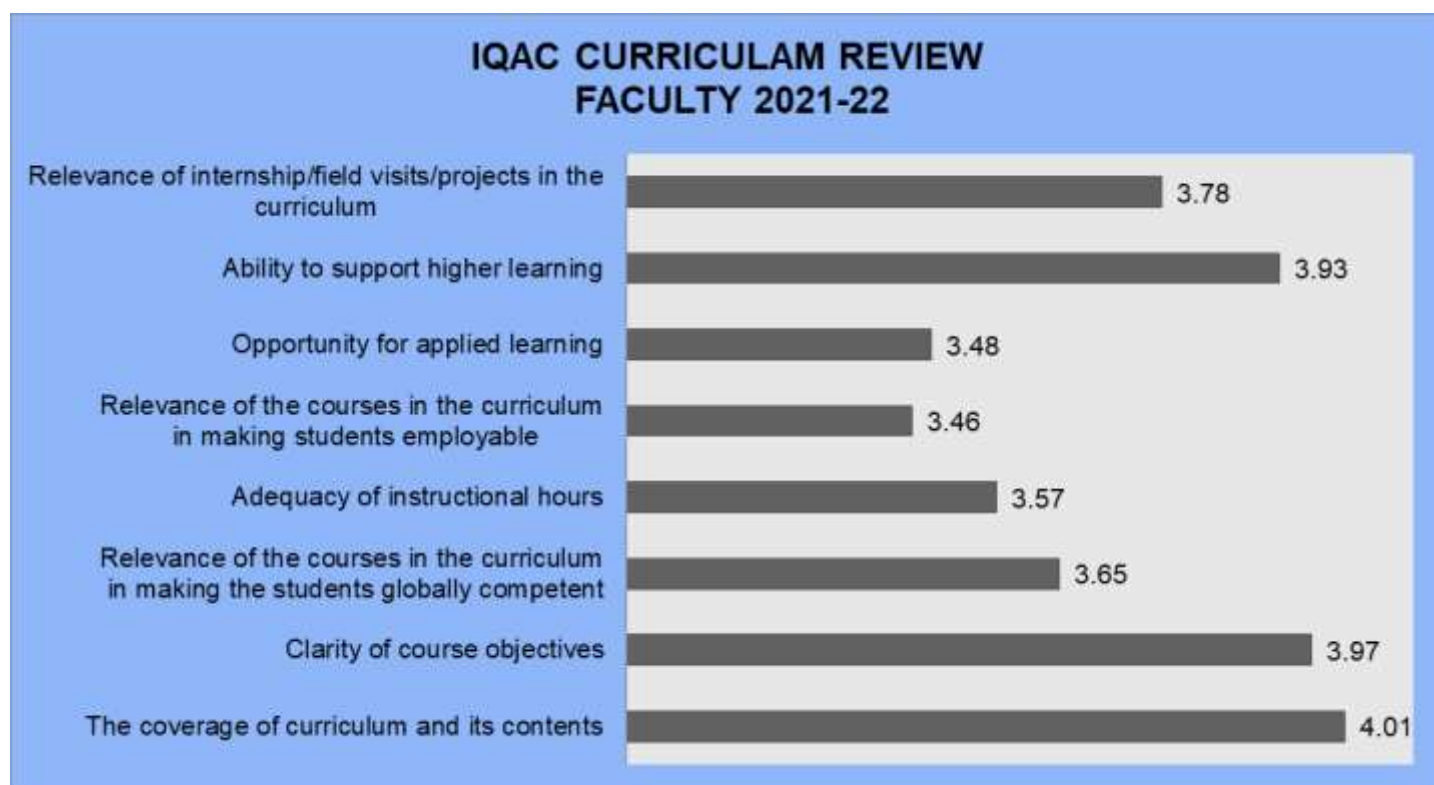

**INTERNAL QUALITY ASSURANCE CELL
NIRMALA COLLEGE, MUVATTUPUZHA**

CRITERION 1: CURRICULAR ASPECTS

**STAKEHOLDERS FEEDBACK
ANALYSIS REPORT 2021-2022**

Analysis of Feedback from Students

A total of 219 students gave their feedback. Structured feedback on the curriculum is shown as below:

Analysis of Feedback from Alumni

A total of 103 alumni gave their feedback. Structured feedback on the curriculum is shown as below:

Analysis of Feedback from Faculty

A total of 82 faculty gave their feedback. Structured feedback on the curriculum is shown as below: