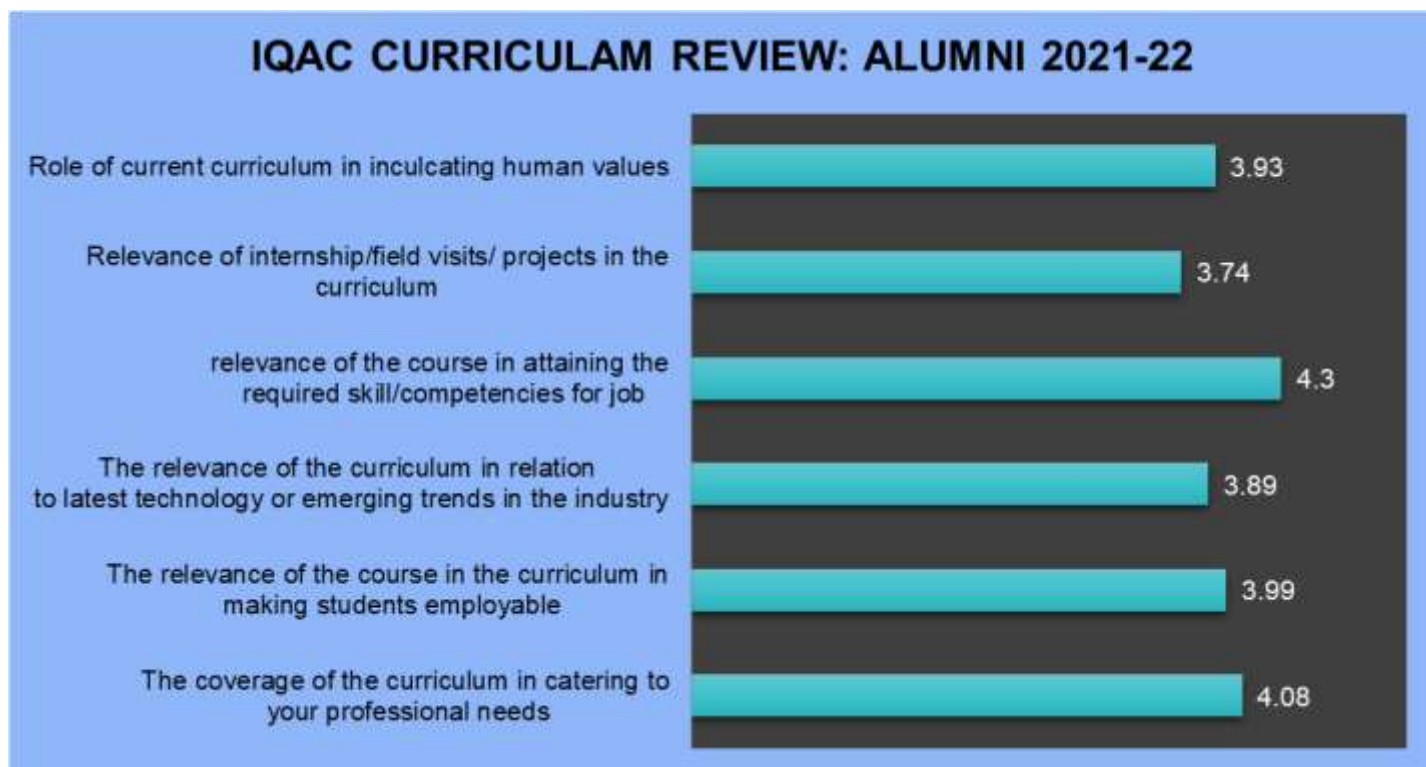

**INTERNAL QUALITY ASSURANCE CELL
NIRMALA COLLEGE, MUVATTUPUZHA**

CRITERION 1: CURRICULAR ASPECTS

**STAKEHOLDERS FEEDBACK
ANALYSIS REPORT 2021-2022**

Analysis of Feedback from Students

A total of 219 students gave their feedback. Structured feedback on the curriculum is shown as below:

Analysis of Feedback from Alumni

A total of 103 alumni gave their feedback. Structured feedback on the curriculum is shown as below:

Analysis of Feedback from Faculty

A total of 82 faculty gave their feedback. Structured feedback on the curriculum is shown as below: