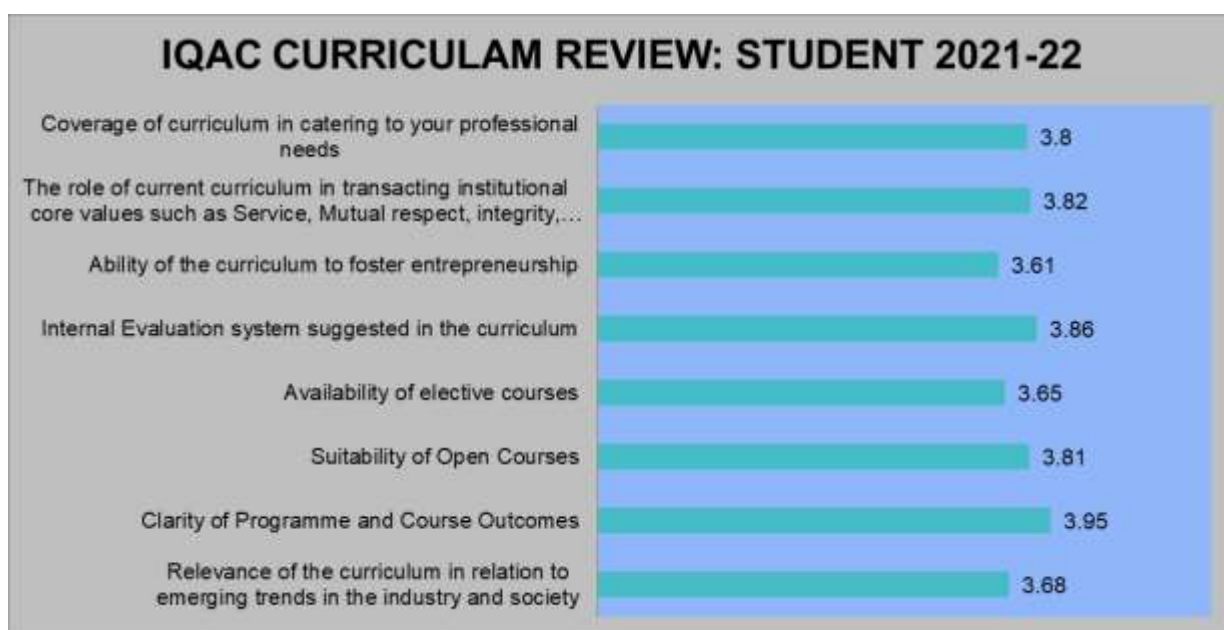

**INTERNAL QUALITY ASSURANCE CELL
NIRMALA COLLEGE, MUVATTUPUZHA**

CRITERION 1: CURRICULAR ASPECTS

**STAKEHOLDERS FEEDBACK
ANALYSIS REPORT 2021-2022**

Analysis of Feedback from Students

A total of 219 students gave their feedback. Structured feedback on the curriculum is shown as below:

Analysis of Feedback from Alumni

A total of 103 alumni gave their feedback. Structured feedback on the curriculum is shown as below:

Analysis of Feedback from Faculty

A total of 82 faculty gave their feedback. Structured feedback on the curriculum is shown as below: