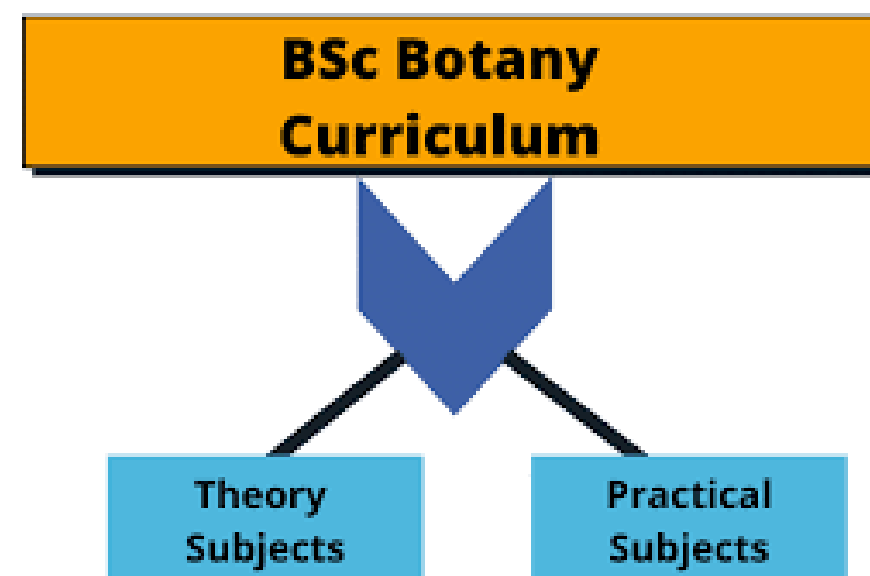

NIRMALA COLLEGE

Initium novum

BLOOM WHERE YOU ARE PLANTED

DEPARTMENT OF BOTANY

NIRMALA COLLEGE, MUVATTUPUZHA

DAY 1
13th
September
10.00 am

Ice breaking session
Dr. Geena George
 Assistant Professor

Know your Department
Ms. Sindhu Rachel Joy
 Assistant Professor and Head

Expert Speak's
Dr. Benny Jacob
 Principal, St. Mary's College,
 Thuruthiply

Curriculum Orientation
Dr. Geena George
 Assistant Professor

DAY 2
14th
September
10.00am

Subject Orientation
Dr. N. Shibin Mohanan
 Assistant Professor