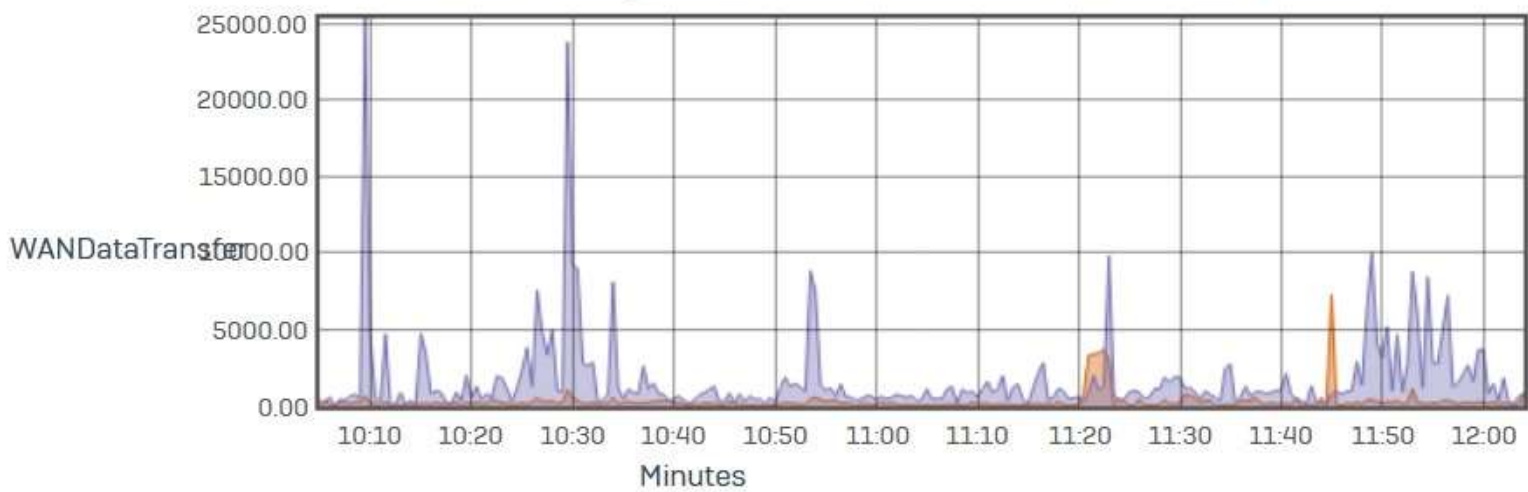

Diagnostics

1. MONITOR & ANALYZE
2. Control Center
   - Current Activities
   - Reports
   - **Diagnostics**

1. PROTECT
2. Firewall
   - Intrusion Prevention
   - Web
   - Applications
   - Wireless
   - Email
   - Web Server
   - Advanced Threat
   - Synchronized Security

1. CONFIGURE
2. VPN
   - Network
   - Routing
   - Authentication
   - System Services

- Tools
- **System Graphs**
- URL Category Lookup
- Packet Capture
- Connection List
- Support Access

Live Connected Users 23 11 18.82 18

WAN Zone: Total upload/download data transfer of the last two hours

	Max	Min	Average	Current
Upload KBits/s	7281.38	27.72	305.91	828.12
Download KBits/s	25343.56	21.18	1738.24	830.73